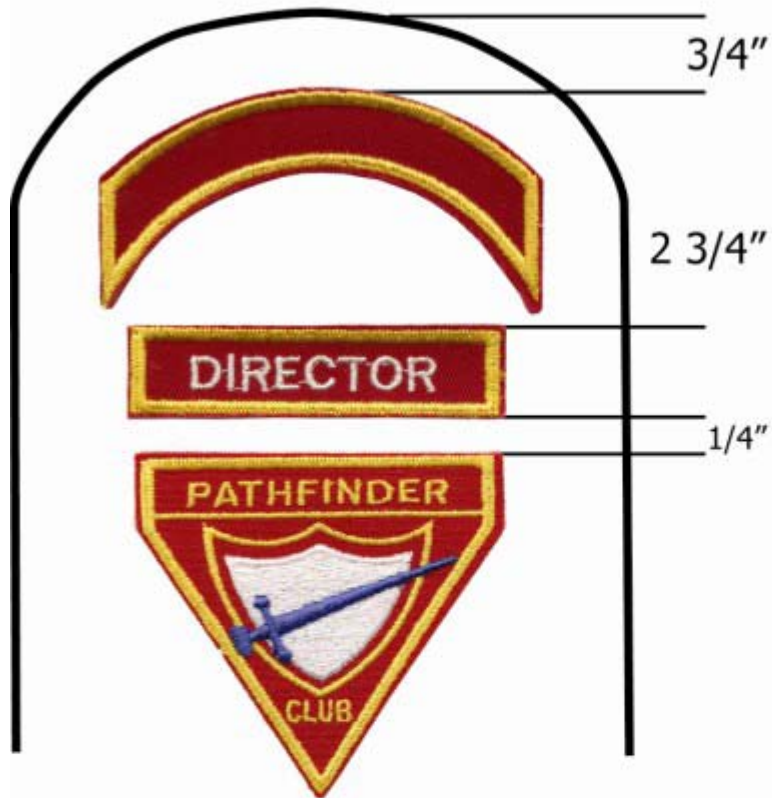

Pathfinder Insignia

Right Sleeve

- AREA COORDINATOR
- DIRECTOR
- DEPUTY DIRECTOR
- INSTRUCTOR
- COUNSELOR
- JR. COUNSELOR

Staff title (only one)
Could also include highest
Pathfinder Class tab. (Optional)